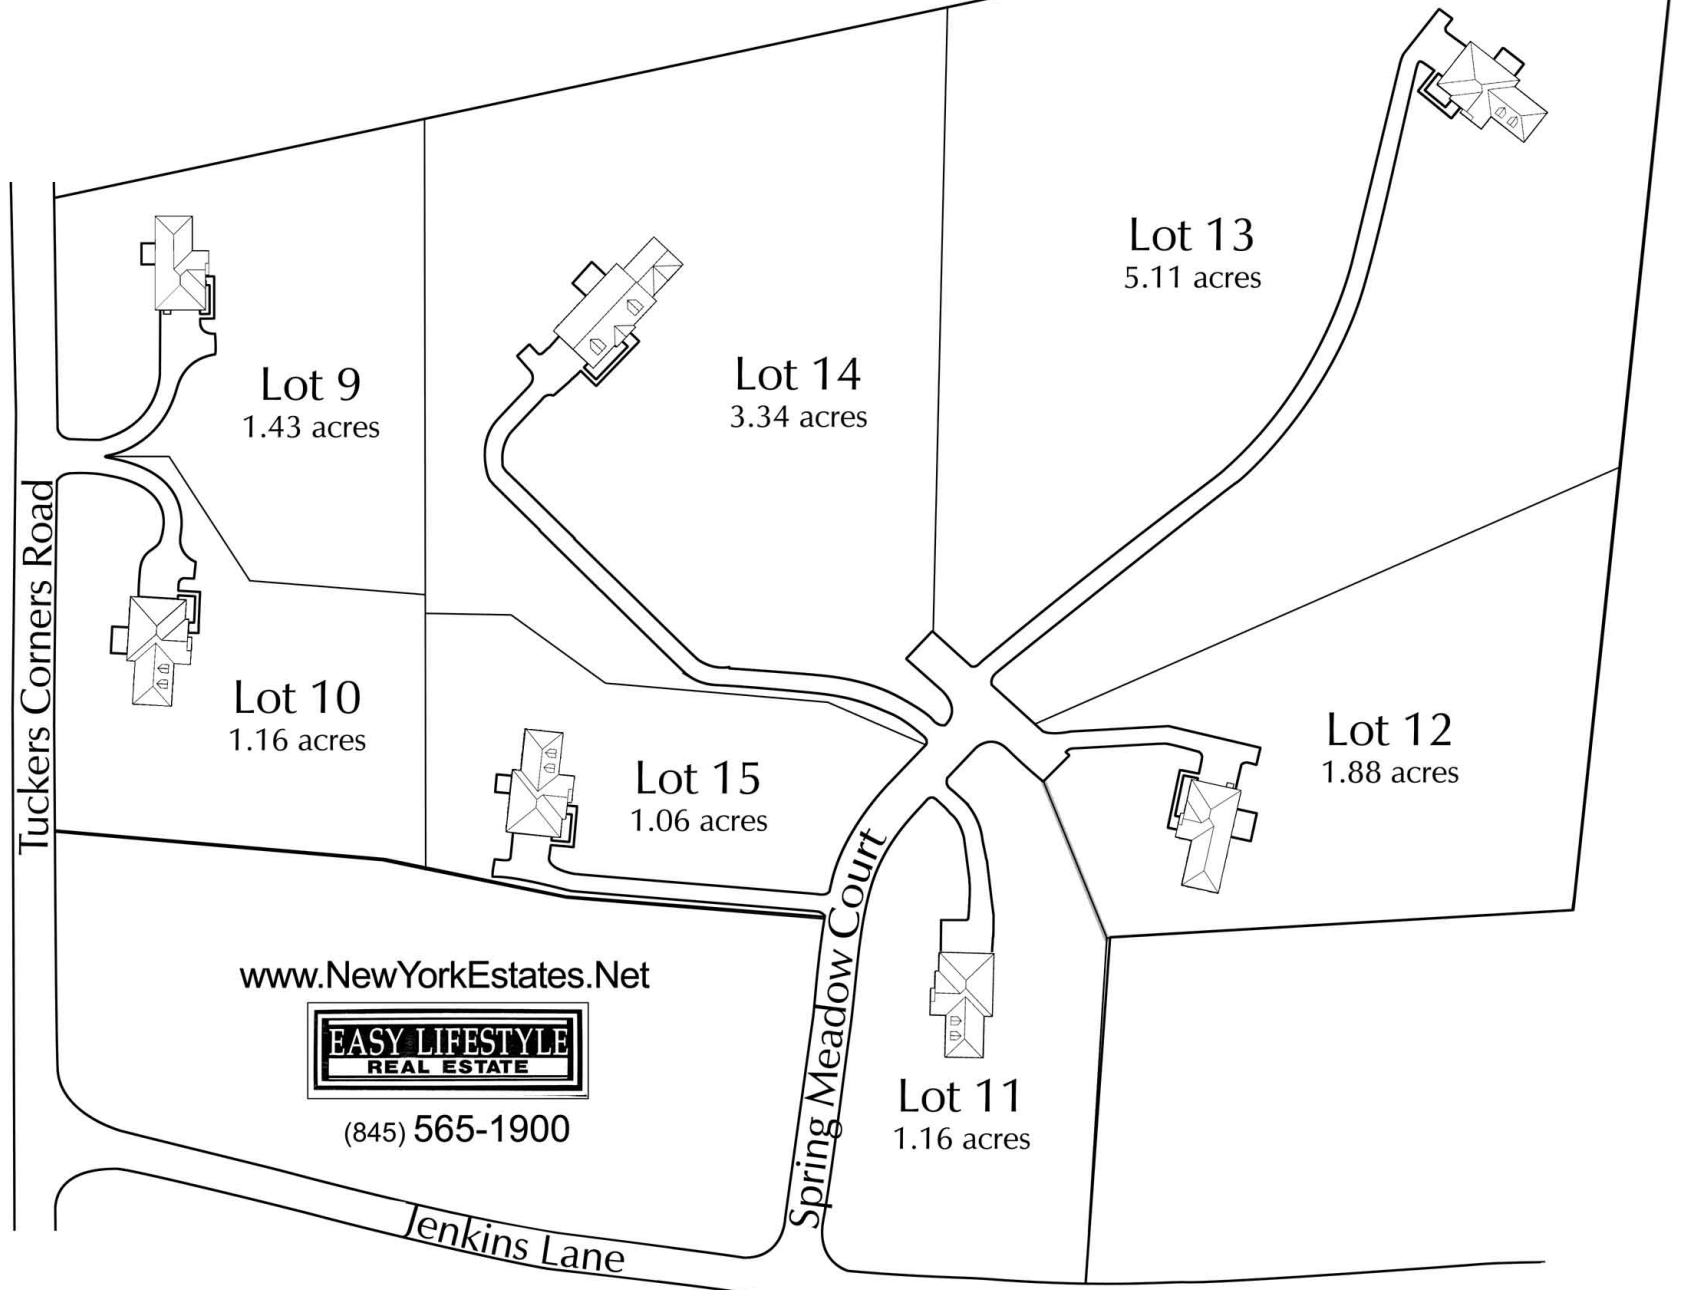

Spring Meadow Estates

Highland, New York

www.NewYorkEstates.Net

(845) 565-1900